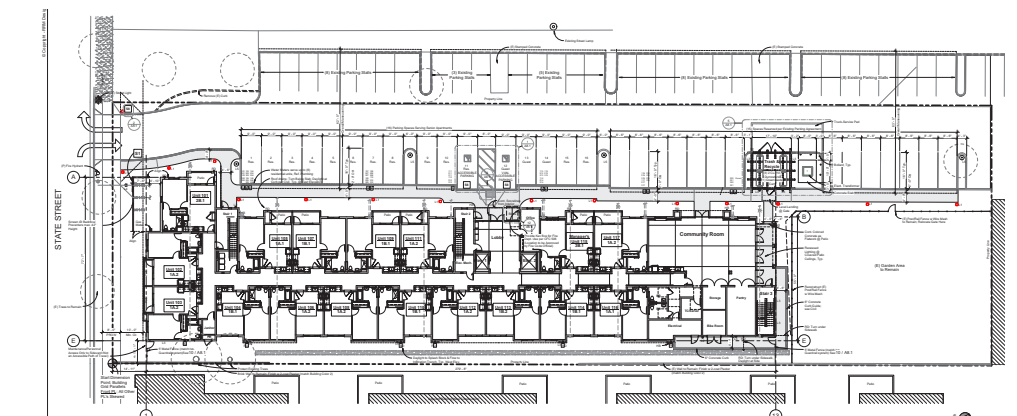

### DENSITY EXAMPLES

**HASB - Bradley Studios**  
Santa Barbara, CA  
54 units @ 59 units/acre

**Avenida Serra Affordable Housing**  
San Clemente, CA  
19 units @ 51.5 units/acre

**Grace Village Apartments**  
Santa Barbara, CA  
58 units @ 56 units/acre